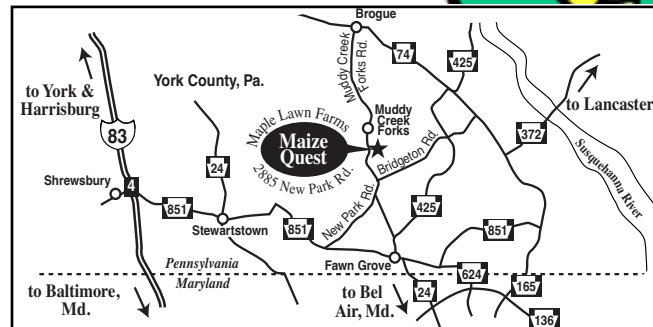

MAIZE QUEST FUN PARK PARTIES

FALL PARTY GUIDE AUG 1 - NOV 15, 2009

MAIZE QUEST'S FUN PARK PARTY IS 22 ATTRACTIONS & 16 ACRES OF FUN!

POPPIE'S PACKAGE INCLUDES:

Maize Quest Fun Barn plus
20 Outdoor Attractions &
Indoor Private Party Room