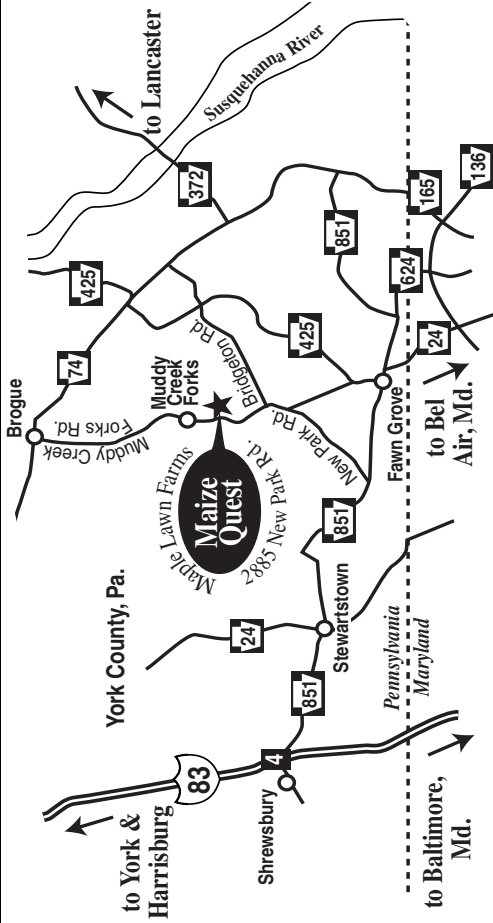

**Maize Quest's
Geocaching Scavenger Hunt
1-866-WE-LOSE-U**

Make sure you get directions from our web site, www.MazeFunPark.com. MapQuest® doesn't work out in the country!

GEOCACHING SCAVENGER HUNT

2009

Ask us how
Geocaching
meets student
learning
standards!

Web: www.MazeFunPark.com

Email: michelle@cornmaze.com

Mailing: 251 E. Maple Lawn Rd, New Park, PA 17352

Location: 2885 New Park Rd, New Park, PA 17352

Hospital: York Hospital, 18 mi, 717-851-2311

Insurance: Available on request & on file at most scout councils