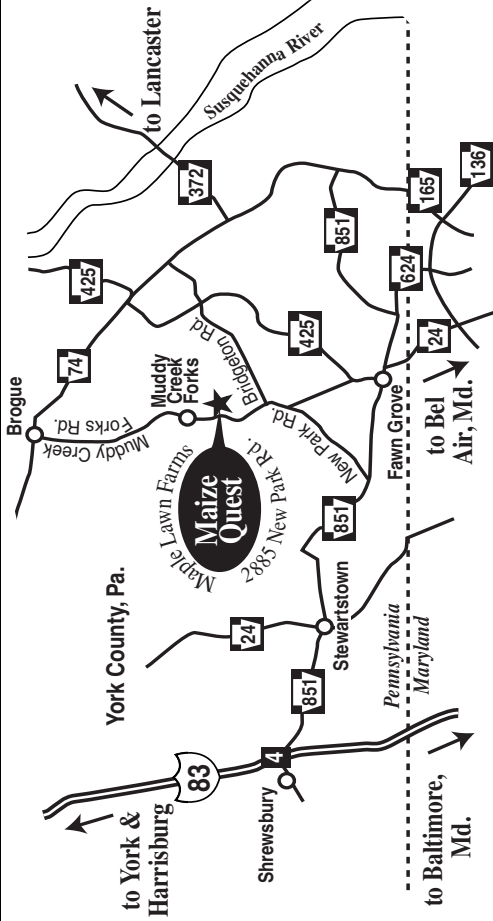

**Maize Quest's
Geocaching Scavenger Hunt
1-866-WE-LOSE-U**

Make sure you get directions from our web site, www.MazeFunPark.com. MapQuest® doesn't work out in the country!

GEOCACHING SCAVENGER HUNT

2010

Ask us how
Geocaching
meets student
learning
standards!

Web: www.MazeFunPark.com

Email: michelle@cornmaze.com

Mailing: 251 E. Maple Lawn Rd, New Park, PA 17352

Location: 2885 New Park Rd, New Park, PA 17352

Hospital: York Hospital, 18 mi, 717-851-2311

Insurance: Available on request & on file at most scout councils