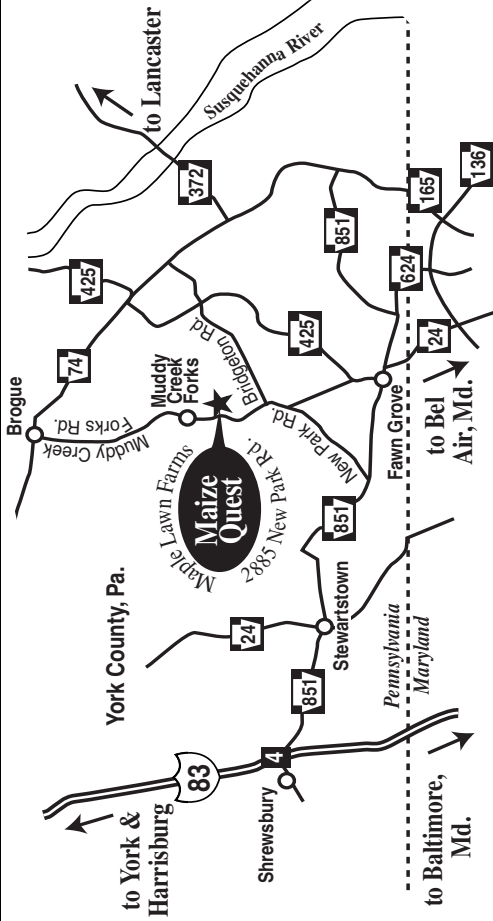

**Maize Quest's  
Geocaching Scavenger Hunt  
1-866-WE-LOSE-U**

**Make sure you get directions from our web site, [www.MazeFunPark.com](http://www.MazeFunPark.com). MapQuest® doesn't work out in the country!**

**Geocaching is more than just a hike.** Each clue helps you find a 'waypoint.' The waypoint is pre-programmed into the GPS unit. You select the point and the unit tells you which way to go to find the 'Buried Buckets.'